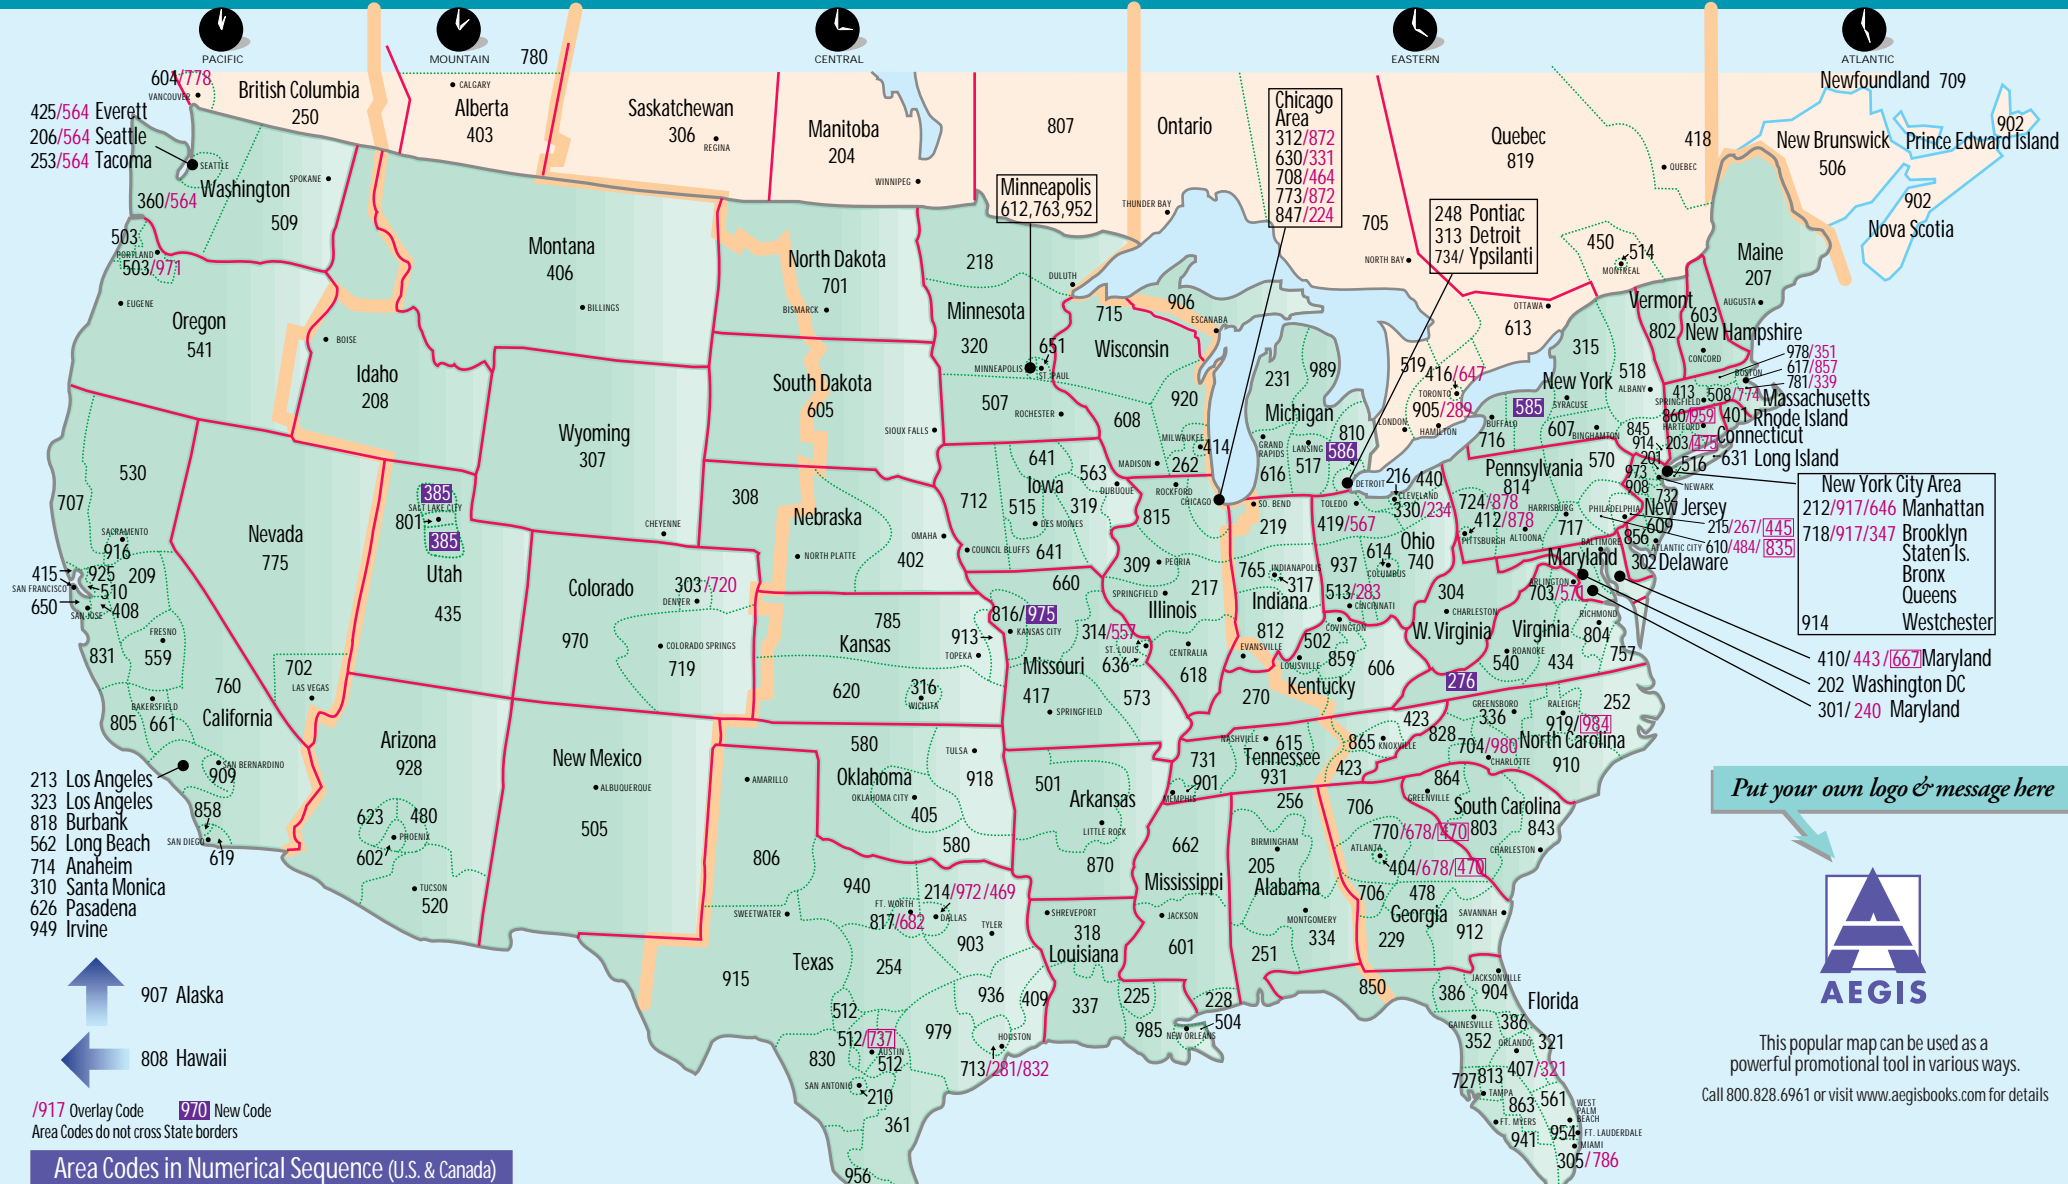

Telephone Area Code Map

Effective Date of Map 11-15-01

Put your own logo & message here

This popular map can be used as a powerful promotional tool in various ways. Call 800.828.6961 or visit www.aegisbooks.com for details

New Codes	Effective Dates	Old Codes	Caribbean & Other Islands
984	NC 8/1/01	919	242 Bahamas 670 C.N.M.I.
276	VA 9/1/01	540	246 Barbados 671 Guam
667	MD 9/1/01	410,443	264 Anguilla 758 St.Lucia
470	GA 9/2/01	770,404,678	268 Antigua/Barbuda 767 Dominica
586	MI 9/22/01	810	284 B.V.I. 784 St.Vincent
975	MO 10/20/01	816	340 U.S.V.I. 787/939 Puerto Rico
585	NY 11/15/01	716	345 Cayman Islands 809 Dominican Republic
385	UT 3/30/02	801	441 Bermuda 868 Trinidad & Tobago
445	PA TBD	215,267	473 Grenada 869 St.Kitts & Nevis
835	PA TBD	610,484	649 Turks & Caicos 876 Jamaica
475	CT TBD	203	664 Montserrat
959	CT TBD	860	
737	TX TBD	512	